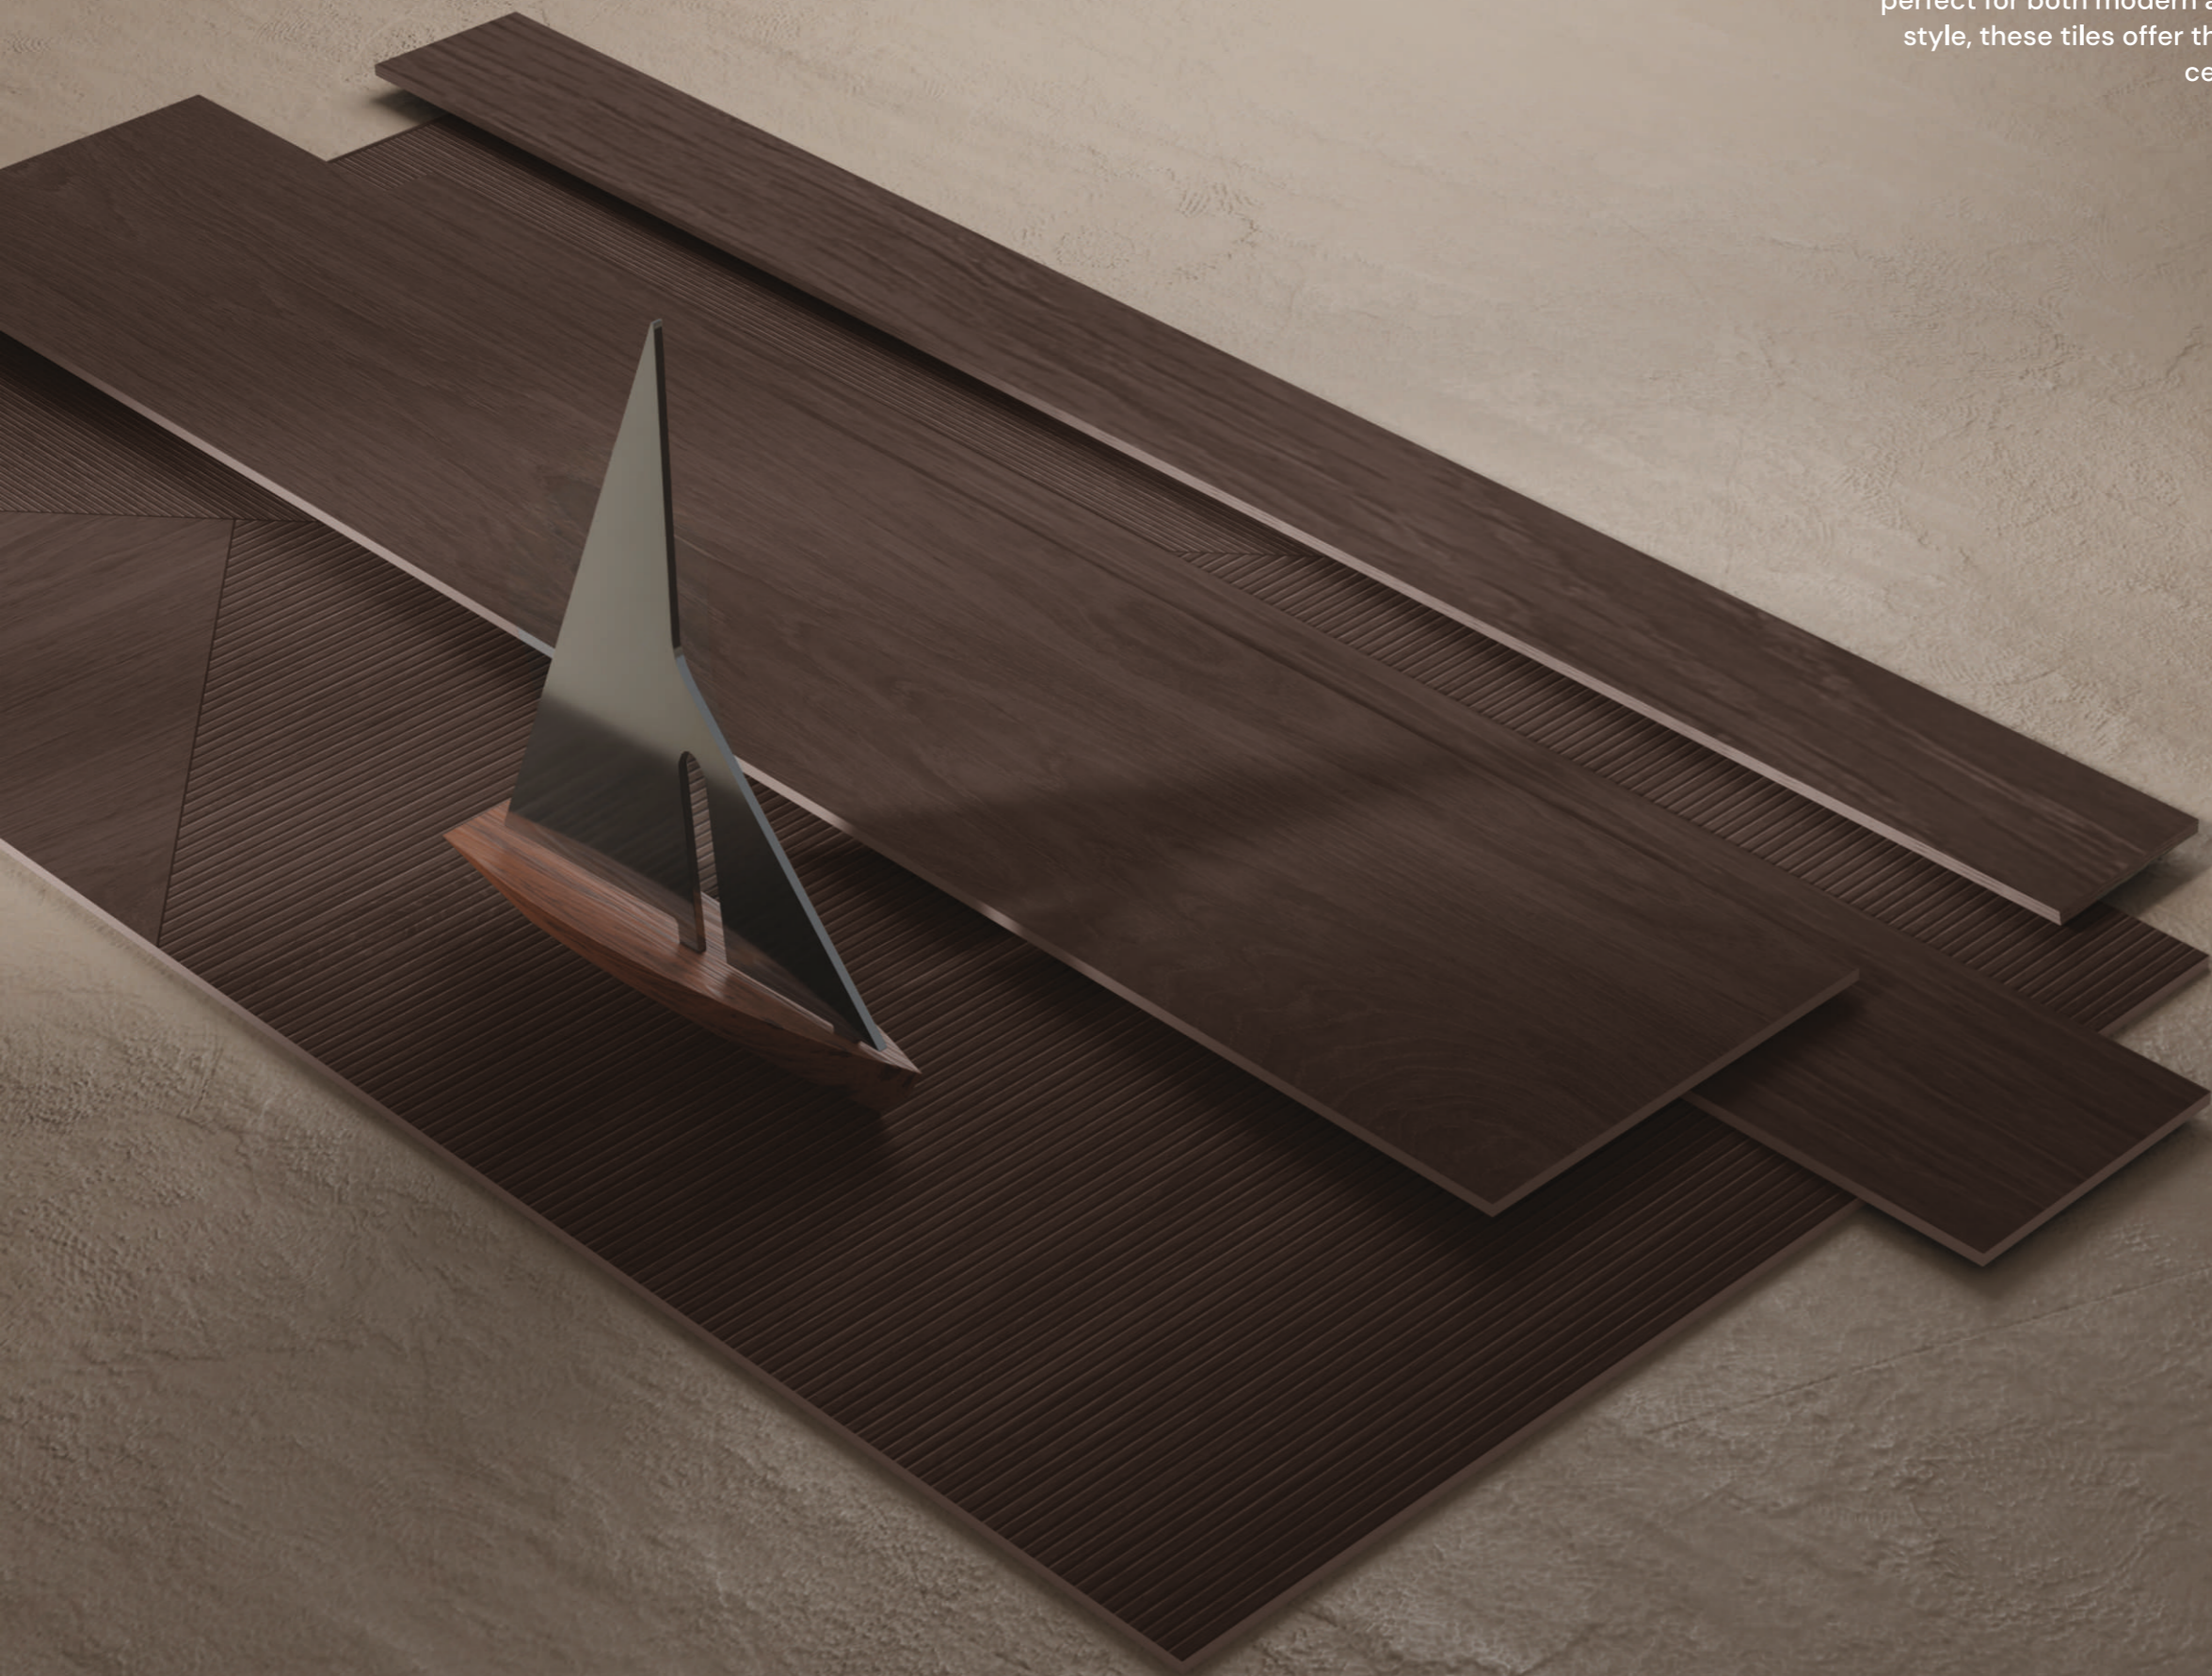

# OAK WOOD COFFEE

With deep coffee-brown tones and natural wood grain textures, Oak Wood Coffee tiles bring a sense of warmth and sophistication to any space. Their rich, earthy finish adds depth and character, making them perfect for both modern and rustic interiors. Designed for durability and style, these tiles offer the timeless charm of wood with the strength of ceramic, creating a cozy yet luxurious ambiance.