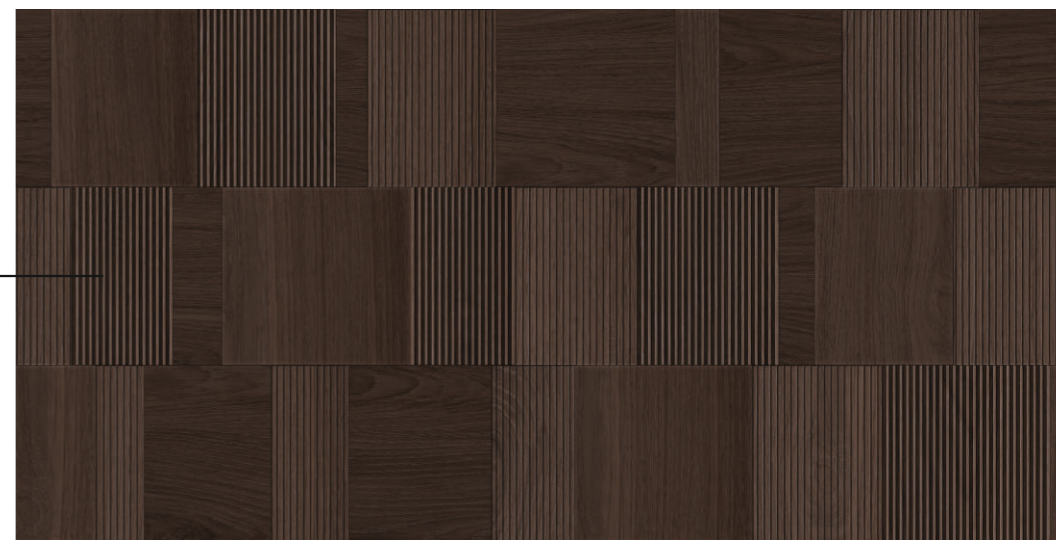

Oak Wood Coffee Decor 02

Size : 800x1600mm