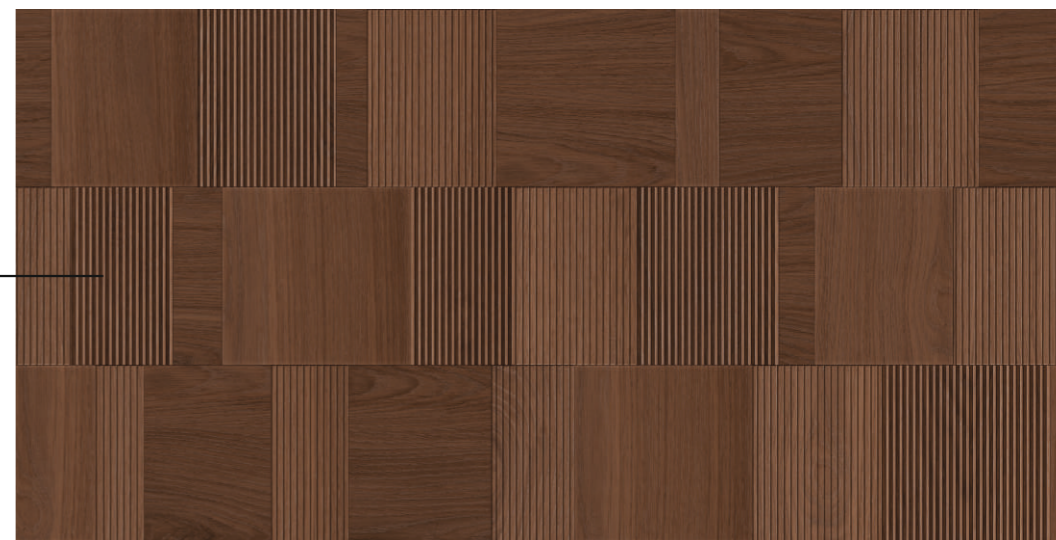

Oak Wood Brown Decor 02

Size : 800x1600mm