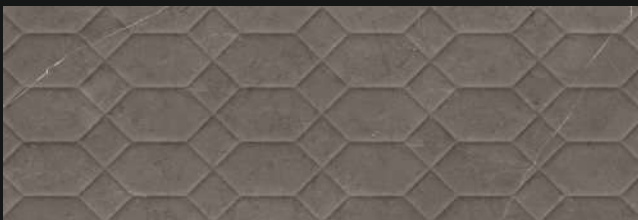

62022-HL-2