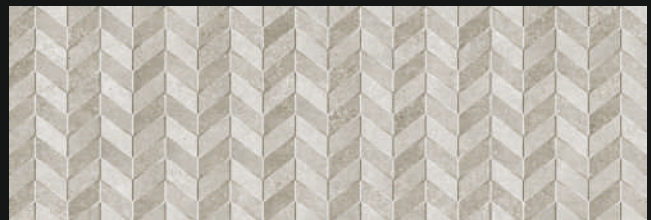

60015-HL-2-GL