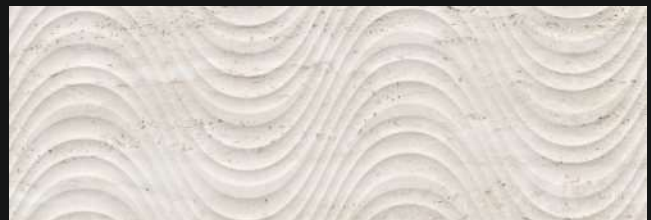

62024-HL-3