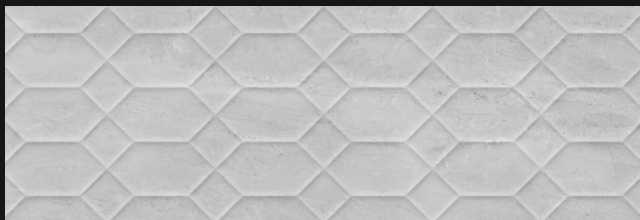

62019-HL-2