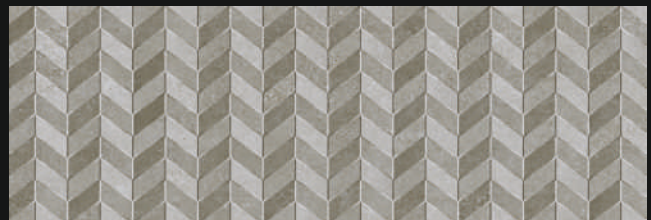

60012-HL-2-GL