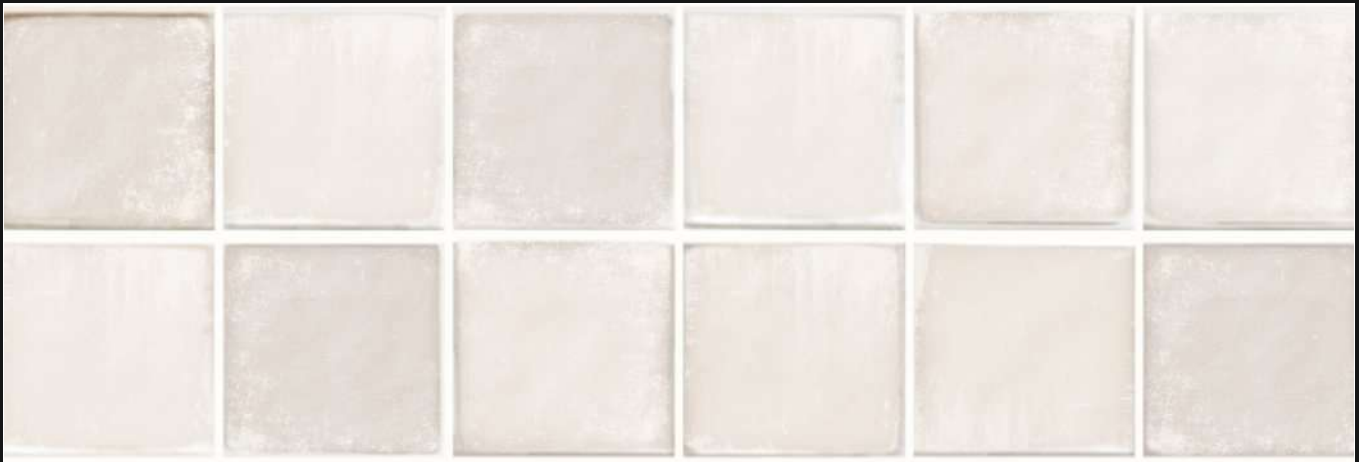

DIGITAL WALL TILES

300x900 MM / Glossy Series

EASY TO
CLEAN

FROST
RESISTANCE

STAIN
RESISTANCE

WATER
RESISTANCE

MOTTO

FUTURE SURFACES

GLOSSY

61001-L