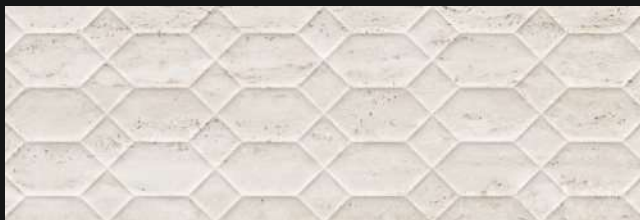

62024-HL-2