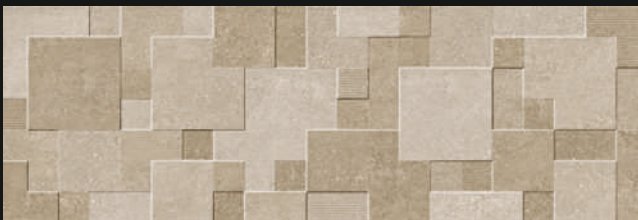

60014-HL-1-GL