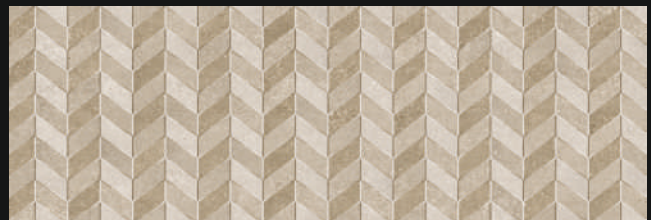

60014-HL-2-GL