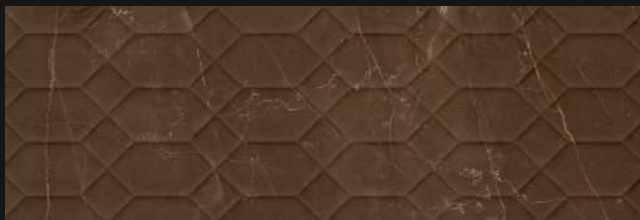

62015-HL-2