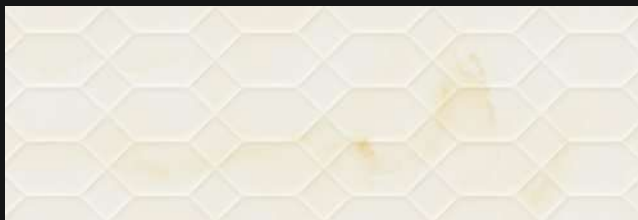

62021-HL-2