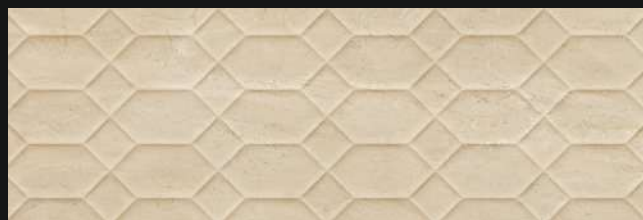

62014-HL-2