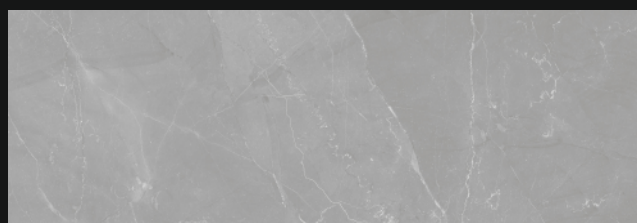

DIGITAL WALL TILES

300x900 MM / Glossy Series

EASY TO
CLEAN

FROST
RESISTANCE

STAIN
RESISTANCE

WATER
RESISTANCE

MOTTO

FUTURE SURFACES

GLOSSY

62016-D