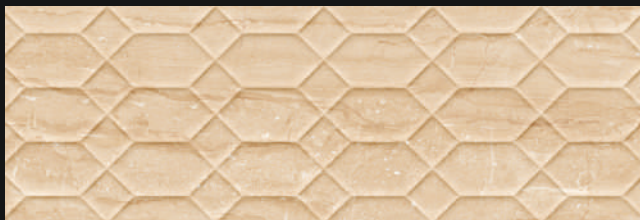

62013-HL-2