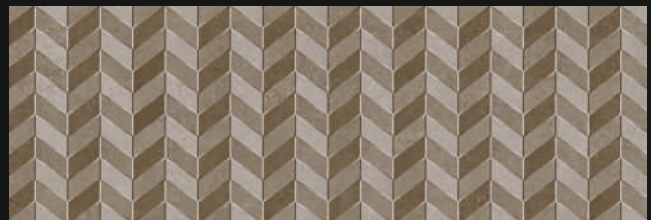

60011-HL-2-GL