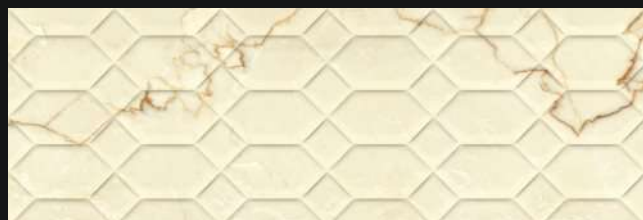

62018-HL-2