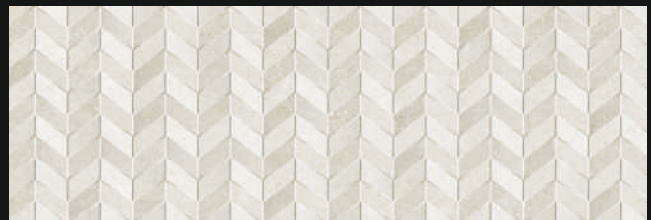

60013-HL-2-GL