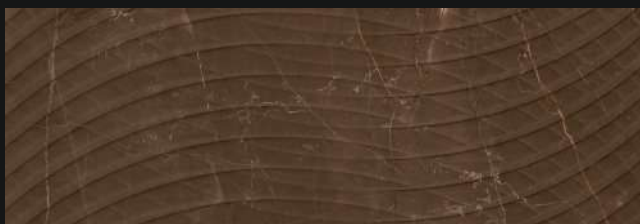

62015-HL-4