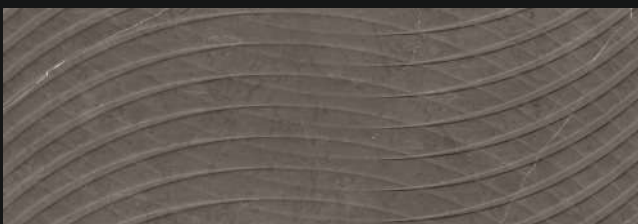

62022-HL-4