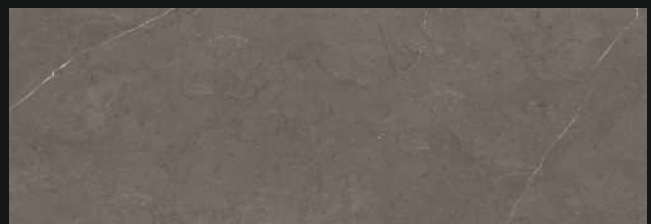

DIGITAL WALL TILES

300x900 MM / Glossy Series

EASY TO
CLEAN

FROST
RESISTANCE

STAIN
RESISTANCE

WATER
RESISTANCE

MOTTO

FUTURE SURFACES

GLOSSY

62022-D