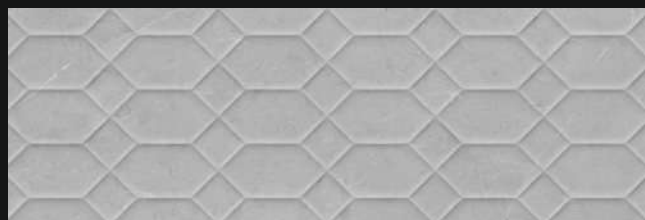

62023-HL-2