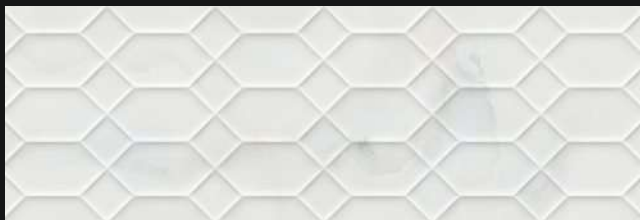

62020-HL-2