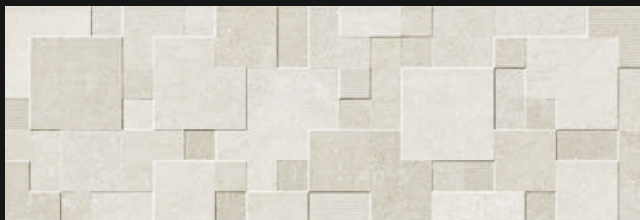

60013-HL-1-GL