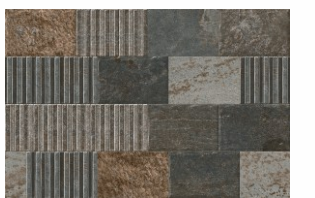

ELEVATION

COLLECTION

"Adorn your space, elevate your style,
with elevation tiles that make you smile!"

ELEGANT

COLLECTION

Series: ELEVATION | Surface: MATT | Size: 300x450mm

6119-R